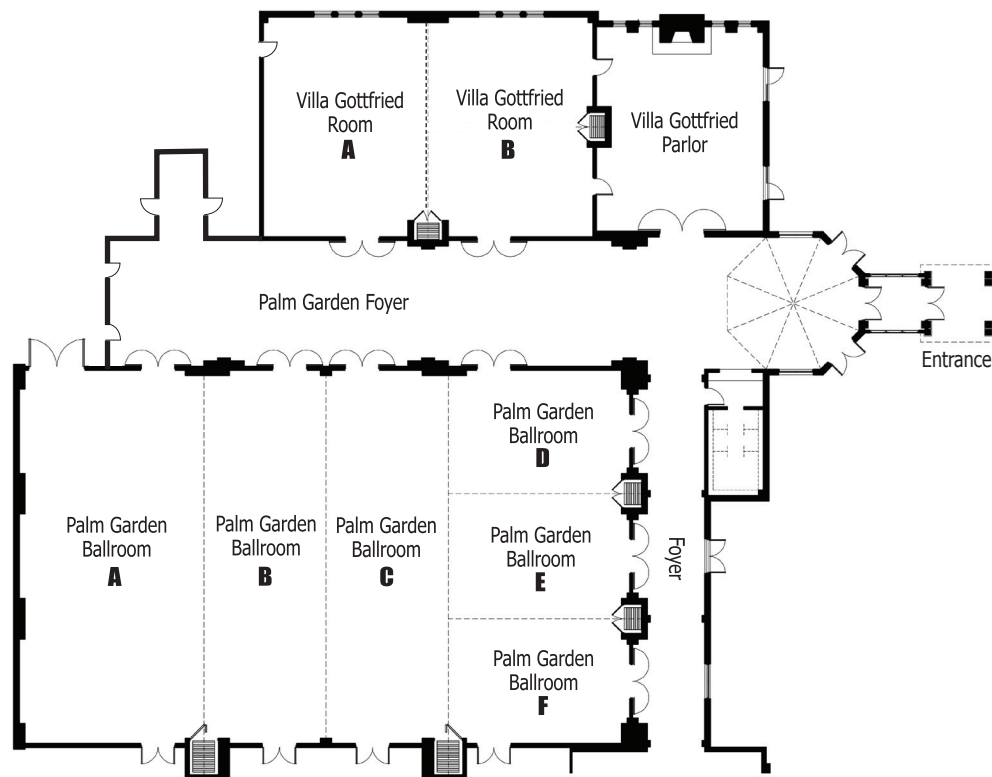

Your place on the lake.™

| Conference Center |

Room	Dimensions	Sq. Feet	Banquet	Classroom	Theatre	U-Shape	Conference	Reception
Palm Garden Ballroom	68' x 110' 8"	7,526	600	440	1,000	N/A	N/A	1,000
Palm Garden Ballroom A	68' x 37'	2,516	180	160	220	56	64	260
Palm Garden Ballroom A & B	68' x 55' 4"	3,763	280	200	400	N/A	N/A	430
Palm Garden Ballroom B & C	68' x 37'	2,516	180	160	220	56	64	260
Palm Garden Ballroom B	Not an option alone							
Palm Garden Ballroom C	Not an option alone							
Palm Garden Ballroom A - C	68' x 74'	5,032	400	336	600	N/A	N/A	600
Palm Garden Ballroom B - F	68' x 74'	5,032	400	336	600	N/A	N/A	600
Palm Garden Ballroom C - F	68' x 55' 4"	3,763	280	224	400	N/A	N/A	430
Palm Garden Ballroom D	22' 8" x 37'	839	50	40	70	30	25	70
Palm Garden Ballroom E	22' 8" x 37'	839	50	40	70	30	25	70
Palm Garden Ballroom F	22' 8" x 37'	839	50	40	70	30	25	70
Palm Garden Ballroom D & E	45' 4" x 37'	1,677	120	96	150	46	46	150
Palm Garden Ballroom E & F	45' 4" x 37'	1,677	120	96	150	46	46	150
Palm Garden Ballroom D - F	68' x 37'	2,516	180	160	220	56	64	260
Villa Gottfried Room	40' x 60'	2,400	180	144	200	56	64	240
Villa Gottfried Room A	40' x 30'	1,200	80	60	80	32	30	100
Villa Gottfried Room B	40' x 30'	1,200	80	60	80	32	30	100

Your place on the lake.™

| Meeting/Banquet Rooms |

Room	Dimensions	Sq. Feet	Banquet	Classroom	Theatre	U-Shape	Conference
Elkhart Lake Ballroom	45' x 80'	3,600	220	200	260	---	---
Elkhart Lake Ballroom A	45' x 32'	1,440	60	80	90	30	36
Elkhart Lake Ballroom B	45' x 48'	2,160	150	110	140	39	42
Crystal Lake Room	32' x 50'	1,600	120	110	150	39	42
Crystal Lake Room A	32' x 25'	800	60	50	80	24	30
Crystal Lake Room B	32' x 25'	800	60	50	80	24	30
Turtle Bay	16' x 28'	448	30	24	30	15	20
Elk Room	42' x 48'	2,016	144	---	---	---	---
Board Room	16' x 28'	448	20	---	---	---	20
Lake View Room	15' x 40'	600	50	---	---	---	---