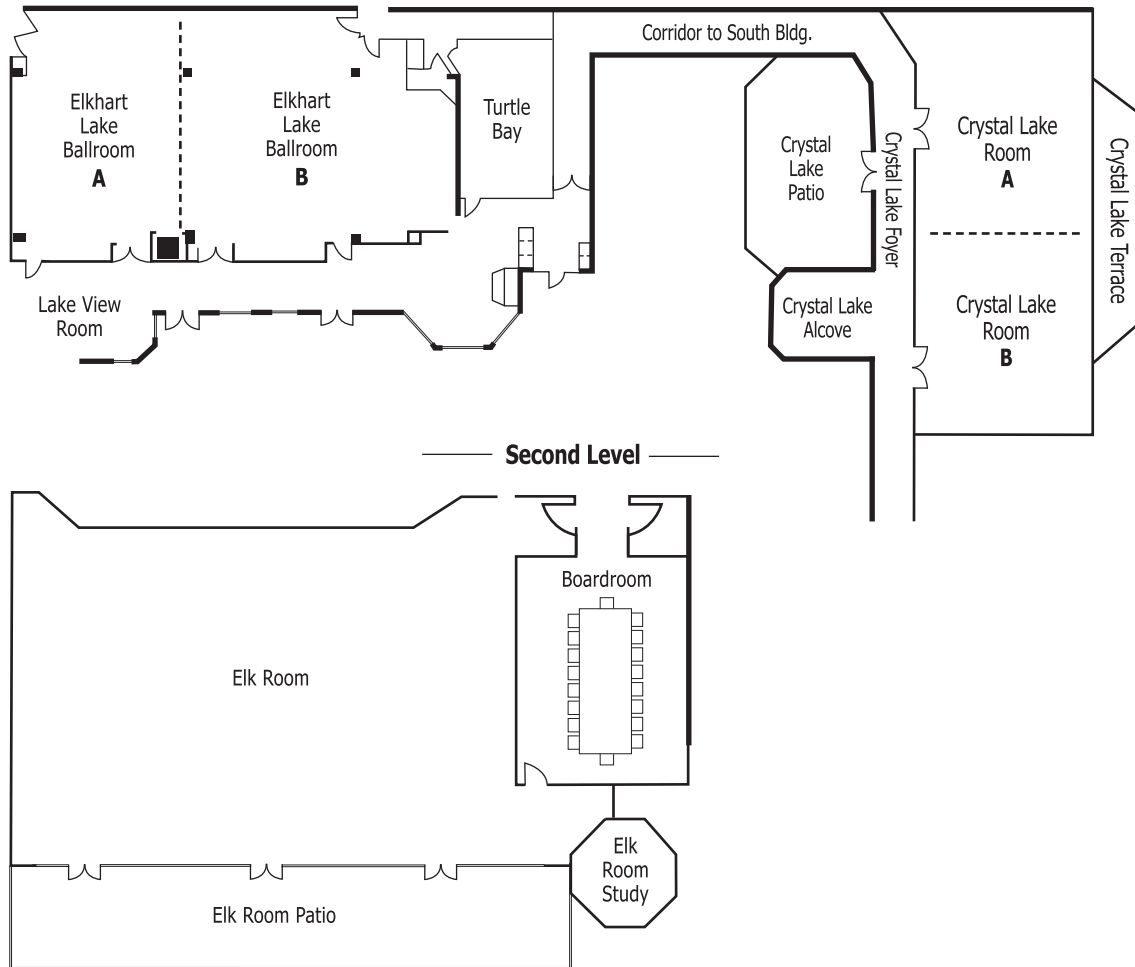

Your place on the lake.™

| Conference Center |

Room	Dimensions	Sq. Feet	Banquet	Classroom	Theatre	U-Shape	Conference	Reception
Palm Garden Ballroom	68' x 110' 8"	7,526	600	440	1,000	N/A	N/A	1,000
Palm Garden Ballroom A	68' x 37'	2,516	180	160	220	56	64	260
Palm Garden Ballroom A & B	68' x 55' 4"	3,763	280	200	400	N/A	N/A	430
Palm Garden Ballroom B & C	68' x 37'	2,516	180	160	220	56	64	260
Palm Garden Ballroom B	Not an option alone							
Palm Garden Ballroom C	Not an option alone							
Palm Garden Ballroom A - C	68' x 74'	5,032	400	336	600	N/A	N/A	600
Palm Garden Ballroom B - F	68' x 74'	5,032	400	336	600	N/A	N/A	600
Palm Garden Ballroom C - F	68' x 55' 4"	3,763	280	224	400	N/A	N/A	430
Palm Garden Ballroom D	22' 8" x 37'	839	50	40	70	30	25	70
Palm Garden Ballroom E	22' 8" x 37'	839	50	40	70	30	25	70
Palm Garden Ballroom F	22' 8" x 37'	839	50	40	70	30	25	70
Palm Garden Ballroom D & E	45' 4" x 37'	1,677	120	96	150	46	46	150
Palm Garden Ballroom E & F	45' 4" x 37'	1,677	120	96	150	46	46	150
Palm Garden Ballroom D - F	68' x 37'	2,516	180	160	220	56	64	260
Villa Gottfried Room	40' x 60'	2,400	180	144	200	56	64	240
Villa Gottfried Room A	40' x 30'	1,200	80	60	80	32	30	100
Villa Gottfried Room B	40' x 30'	1,200	80	60	80	32	30	100

Your place on the lake.™

| Meeting/Banquet Rooms |

Room	Dimensions	Sq. Feet	Banquet	Classroom	Theatre	U-Shape	Conference
Elkhart Lake Ballroom	45' x 80'	3,600	220	200	260	---	---
Elkhart Lake Ballroom A	45' x 32'	1,440	60	80	90	30	36
Elkhart Lake Ballroom B	45' x 48'	2,160	150	110	140	39	42
Crystal Lake Room	32' x 50'	1,600	120	110	150	39	42
Crystal Lake Room A	32' x 25'	800	60	50	80	24	30
Crystal Lake Room B	32' x 25'	800	60	50	80	24	30
Turtle Bay	16' x 28'	448	30	24	30	15	20
Elk Room	42' x 48'	2,016	144	---	---	---	---
Board Room	16' x 28'	448	20	---	---	---	20
Lake View Room	15' x 40'	600	50	---	---	---	---